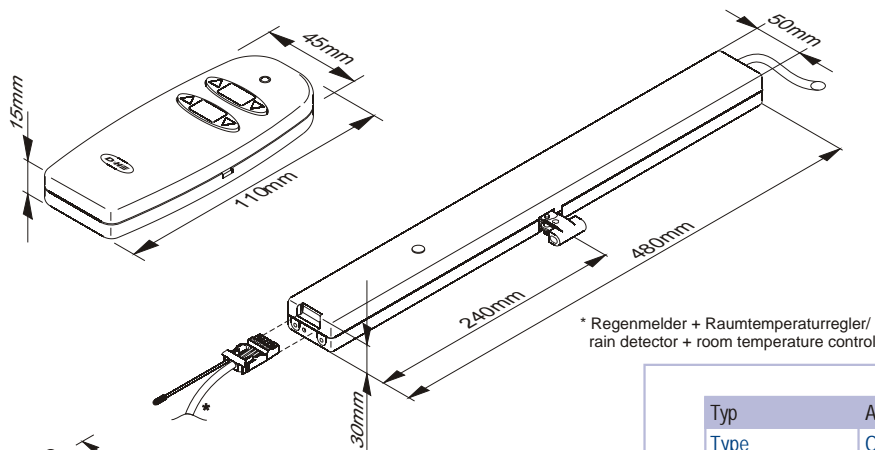

Features

- supply voltage 80 – 253V AC wide range input
- radio frequency: 868 MHz (approved in the entire EU except for Bulgaria)
- high reliability by 24 Bit address codification and change of transmitting code with every key depression (Code-Hopping)
- up to 12 drives controllable with one remote control
- triggering of one drive with up to 5 remote controls
- programming by simple "single-button-operation"
- possibility of 10 minutes ventilation
- remote control inclusive wall fastening (WU-RC)
- possibility of connecting directly an external rain detector and room temperature control on drive via second connection
- colour paint of the drive in all RAL-colours possible (RAL 9016, white, without extra charge)
- flexible mounting possibilities by a large choice of brackets

Anwendungsbeispiel

Example for Application